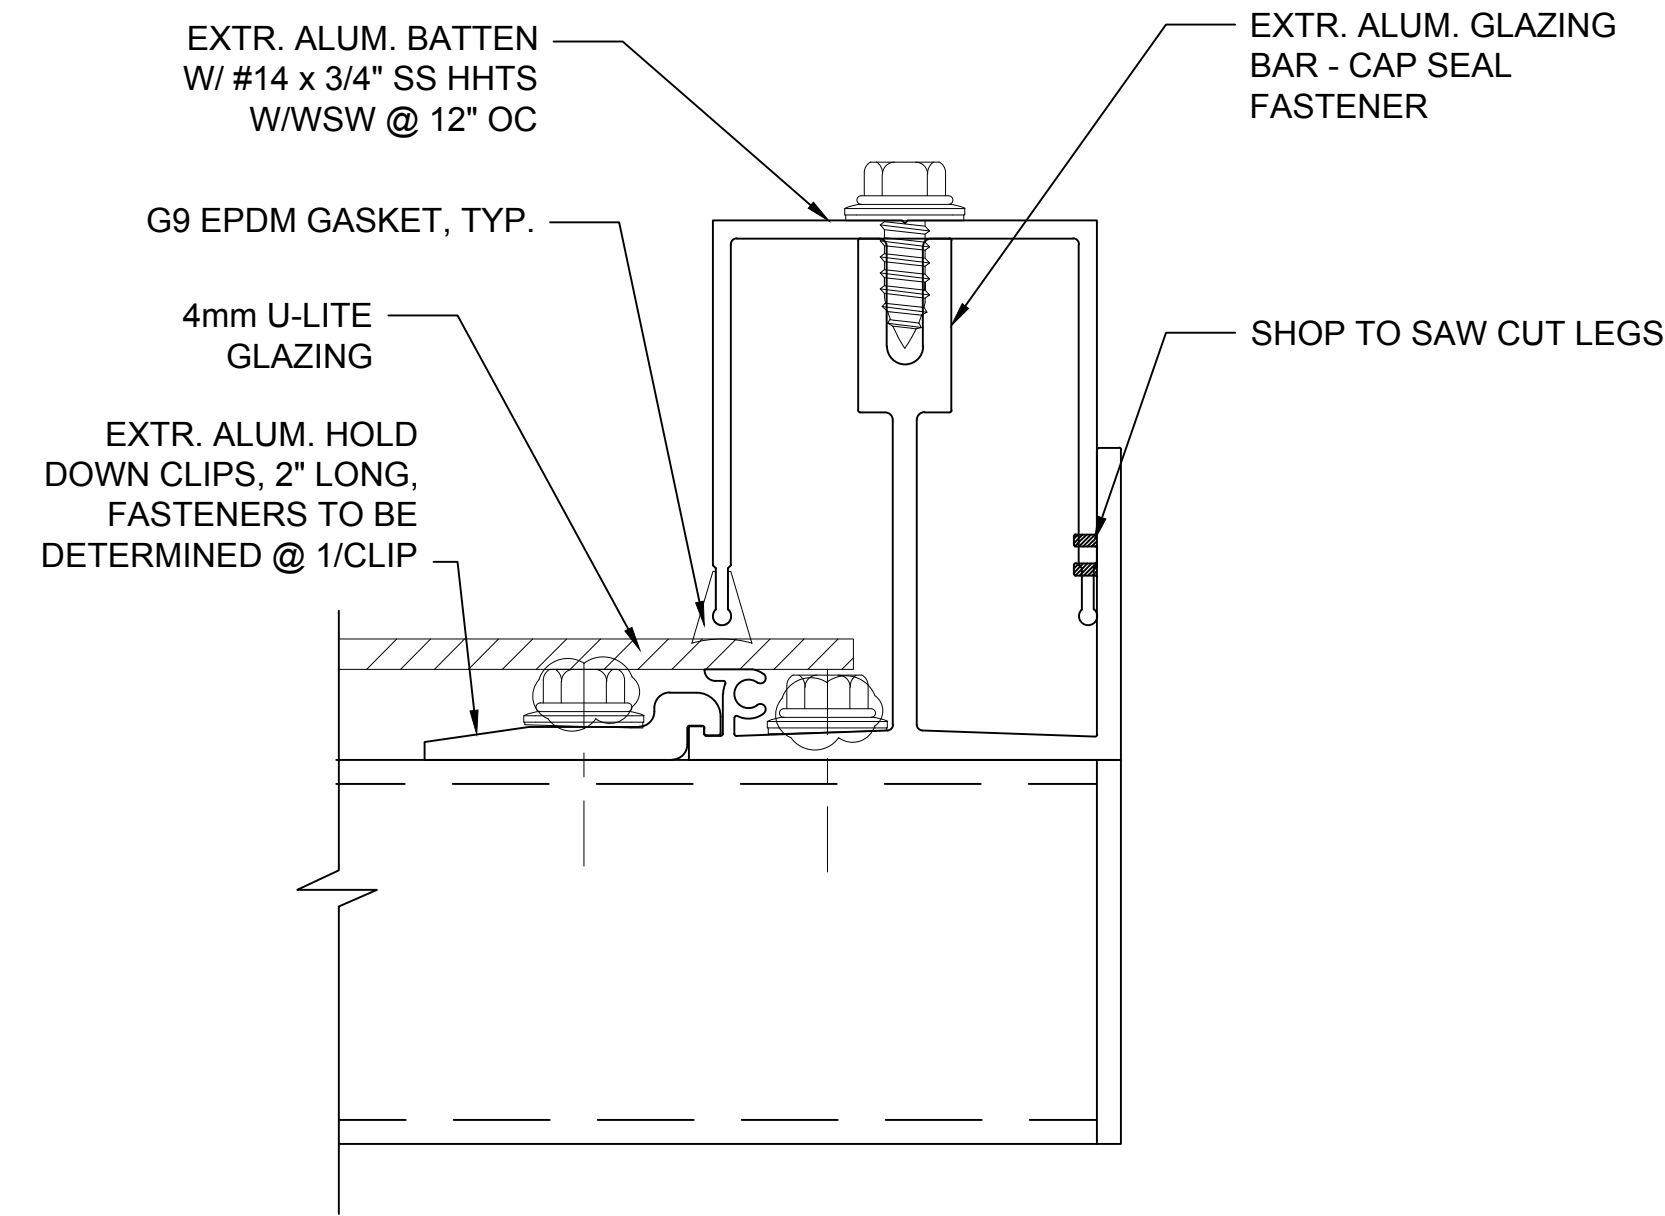

E₁ SECTION @ END
U-LITE SYSTEM

D₂ SECTION @ BATTEN (INTERMEDIATE/SILL PURLIN CONDITION)
U-LITE SYSTEM

E₁ SECTION @ END WALL
U-LITE SYSTEM

LOW SLOPE CANOPIES
4mm U-LITE
SINGLE SLOPE

28662 N. Ballard Drive
Lake Forest, IL 60045 USA
T: +1 847.816.1060
F: +1 847.816.0475