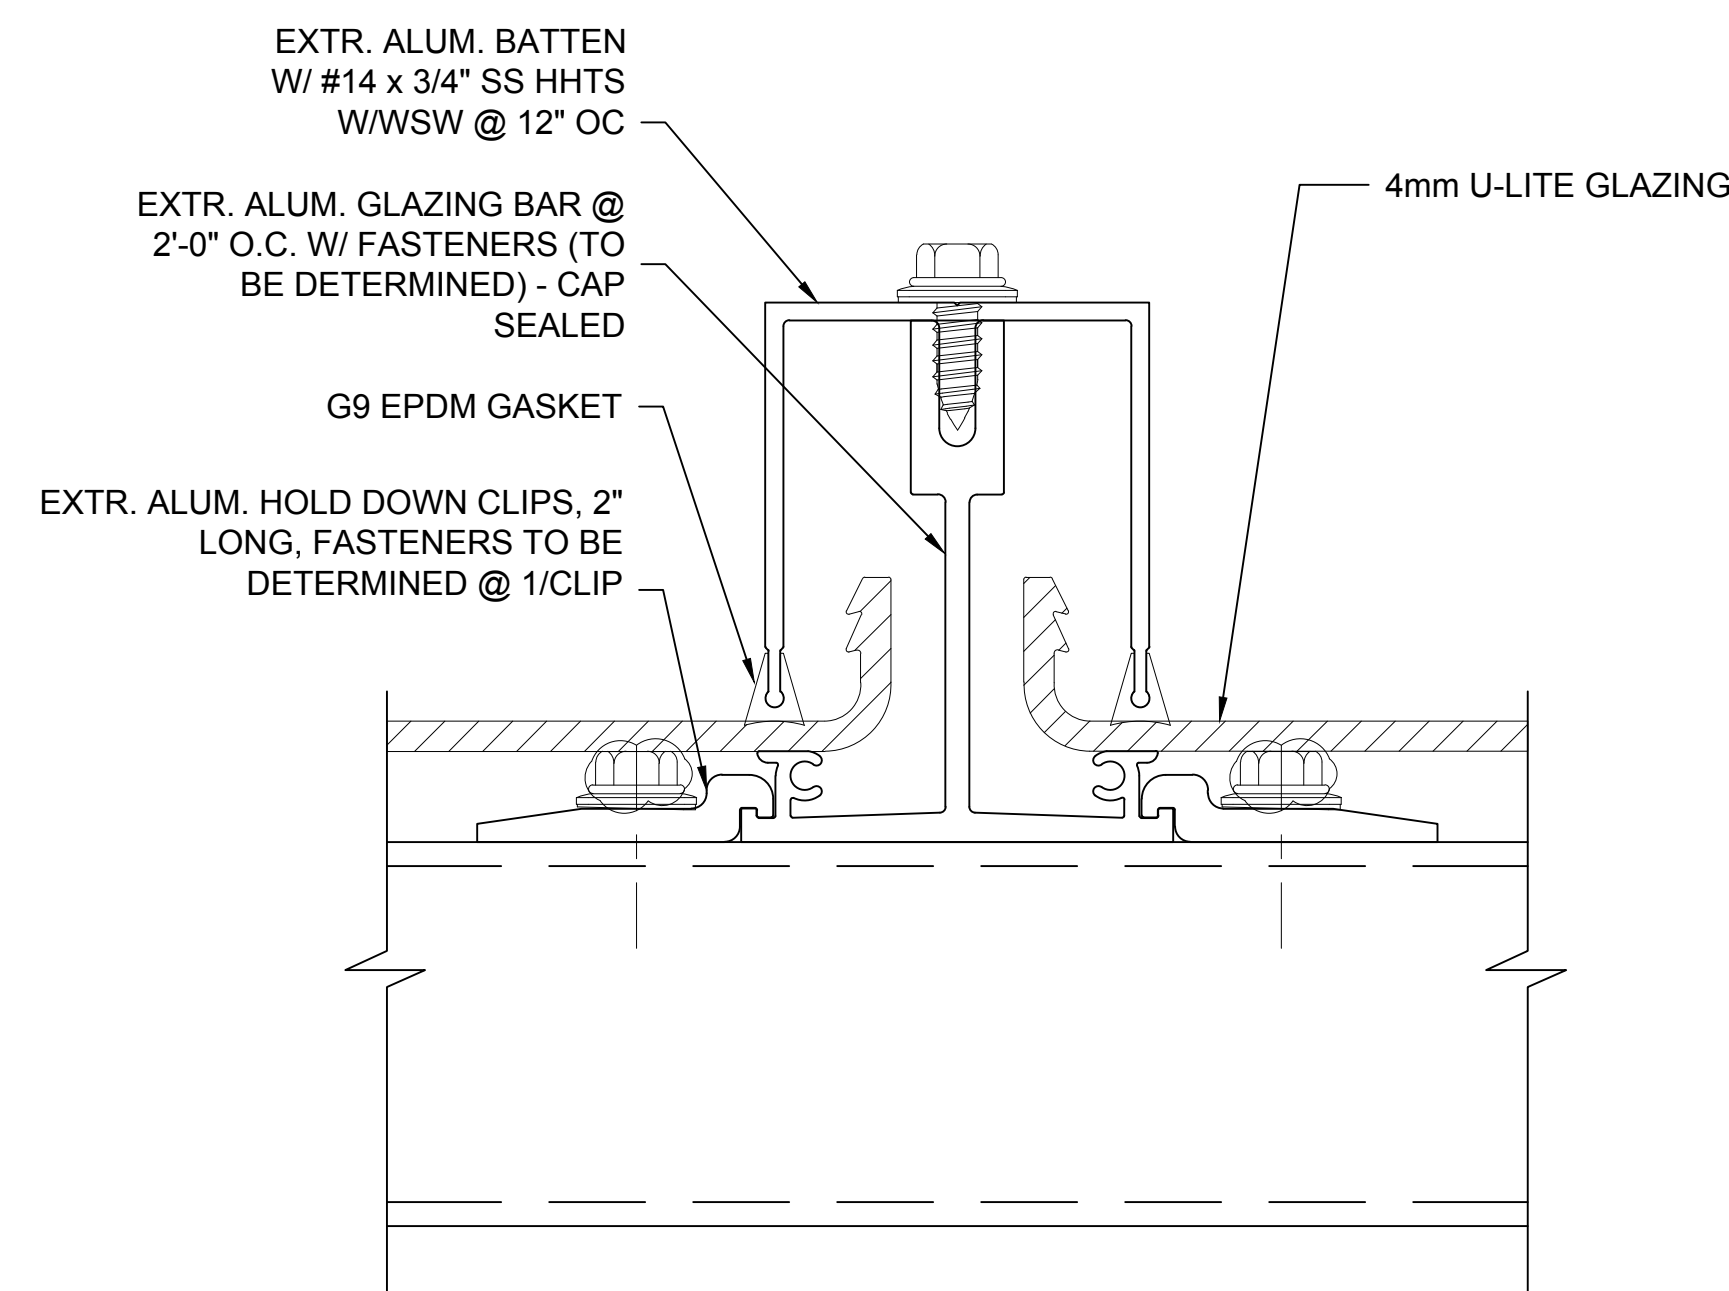

D₂ SECTION @ BATTEN (INTERMEDIATE/SILL PURLIN CONDITION)
U-LITE SYSTEM