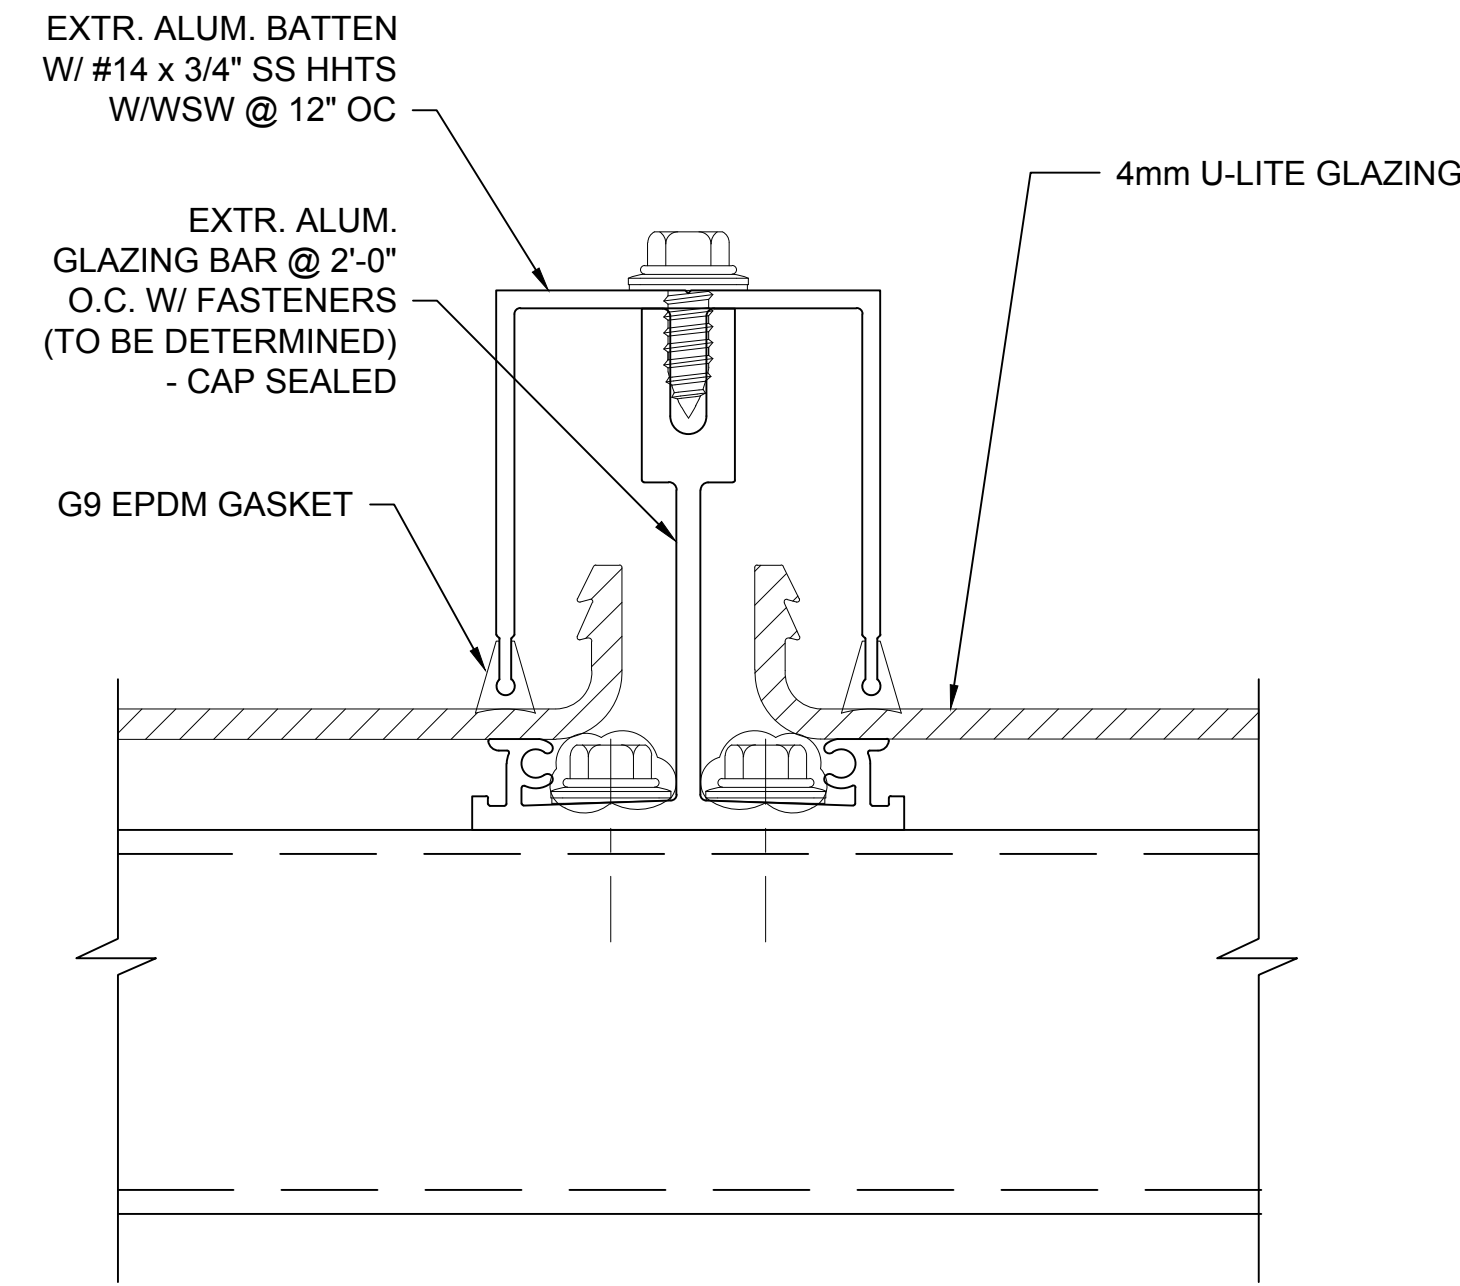

D₁ SECTION @ BATTEN (HEAD PURLIN CONDITION)
U-LITE SYSTEM