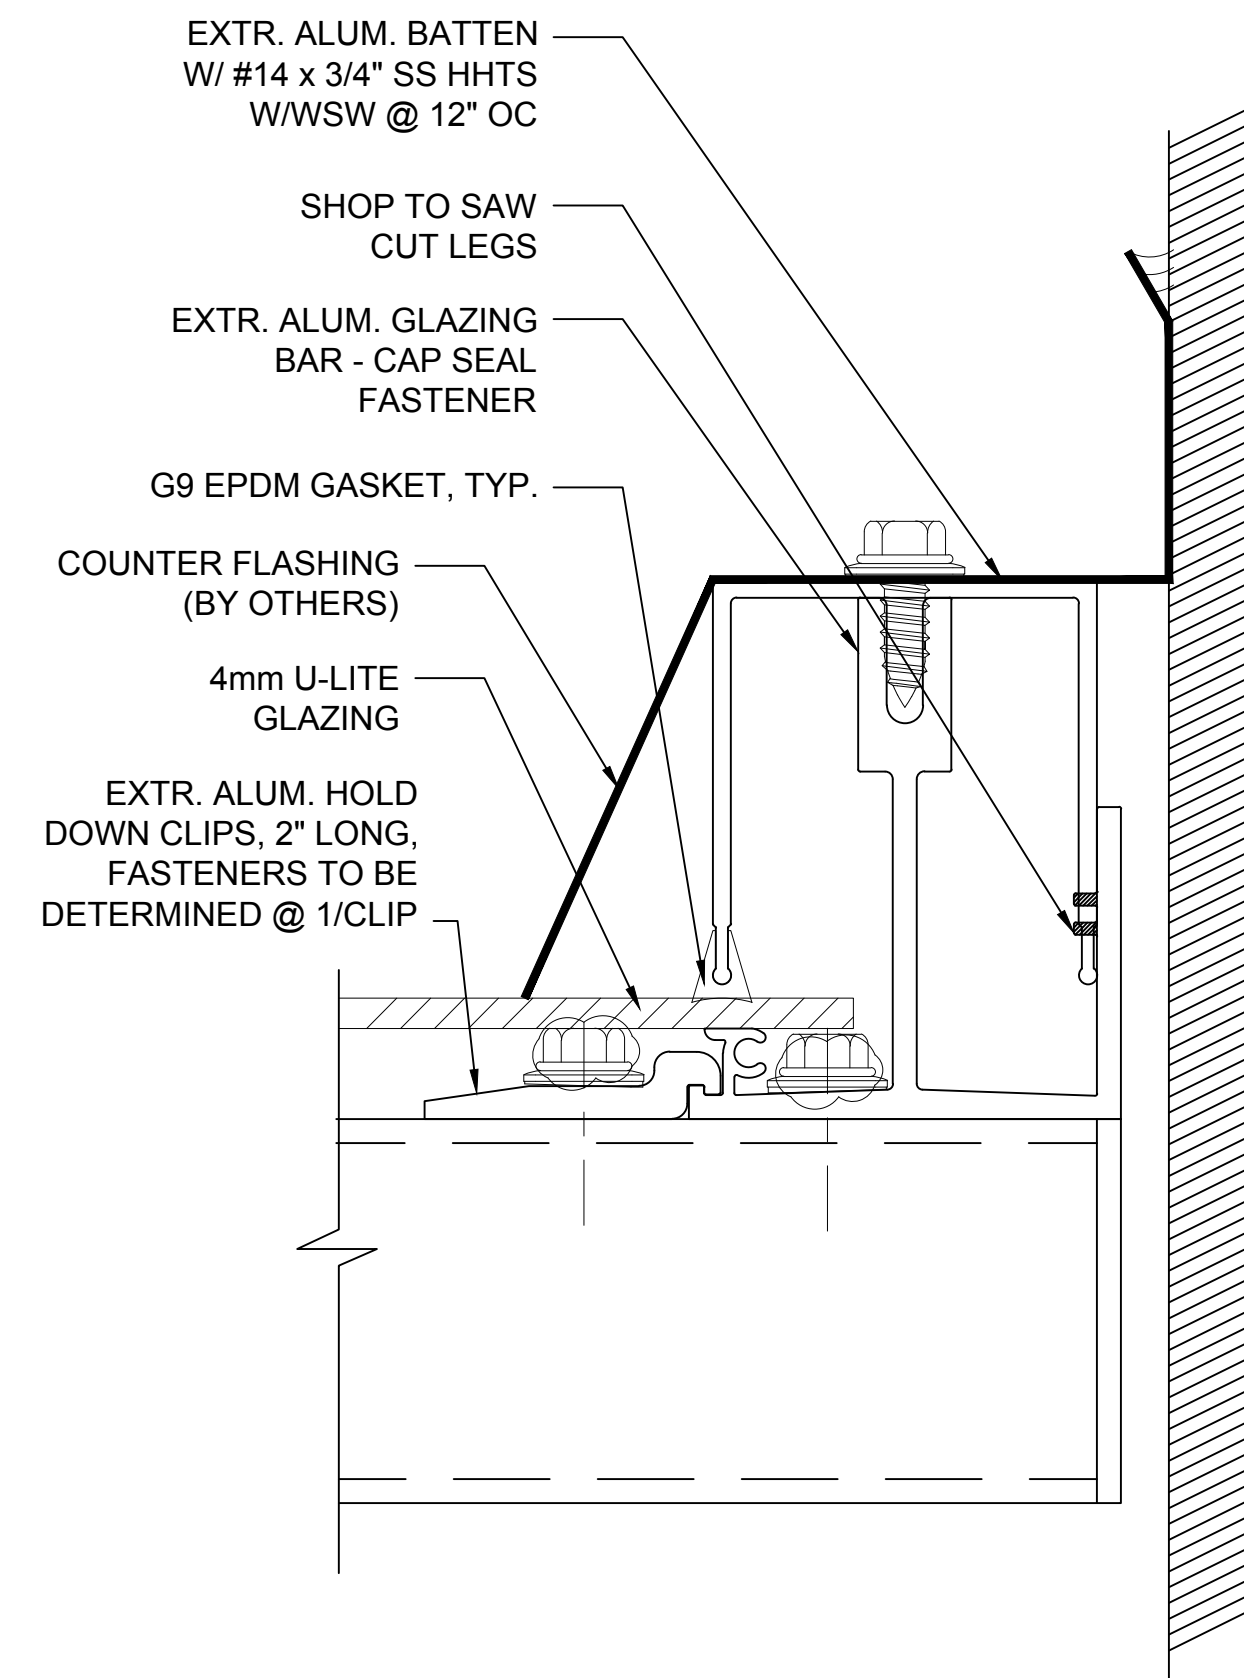

E₁ SECTION @ END WALL
U-LITE SYSTEM

LOW SLOPE CANOPIES
4mm U-LITE
SINGLE SLOPE

28662 N. Ballard Drive
Lake Forest, IL 60045 USA
T: +1 847.816.1060
F: +1 847.816.0475

Note

The standard details shown are for reference only.

Please contact our Architectural Support Department for job specific details and for information regarding the usage, limitations, and or code requirements pertaining to this product, please contact us at:

support@cpidaylighting.com

Details are subject to change and should be verified with our Architectural Support Department prior to implementation, please contact us at: support@cpidaylighting.com

SHEET NO.

2 OF 2